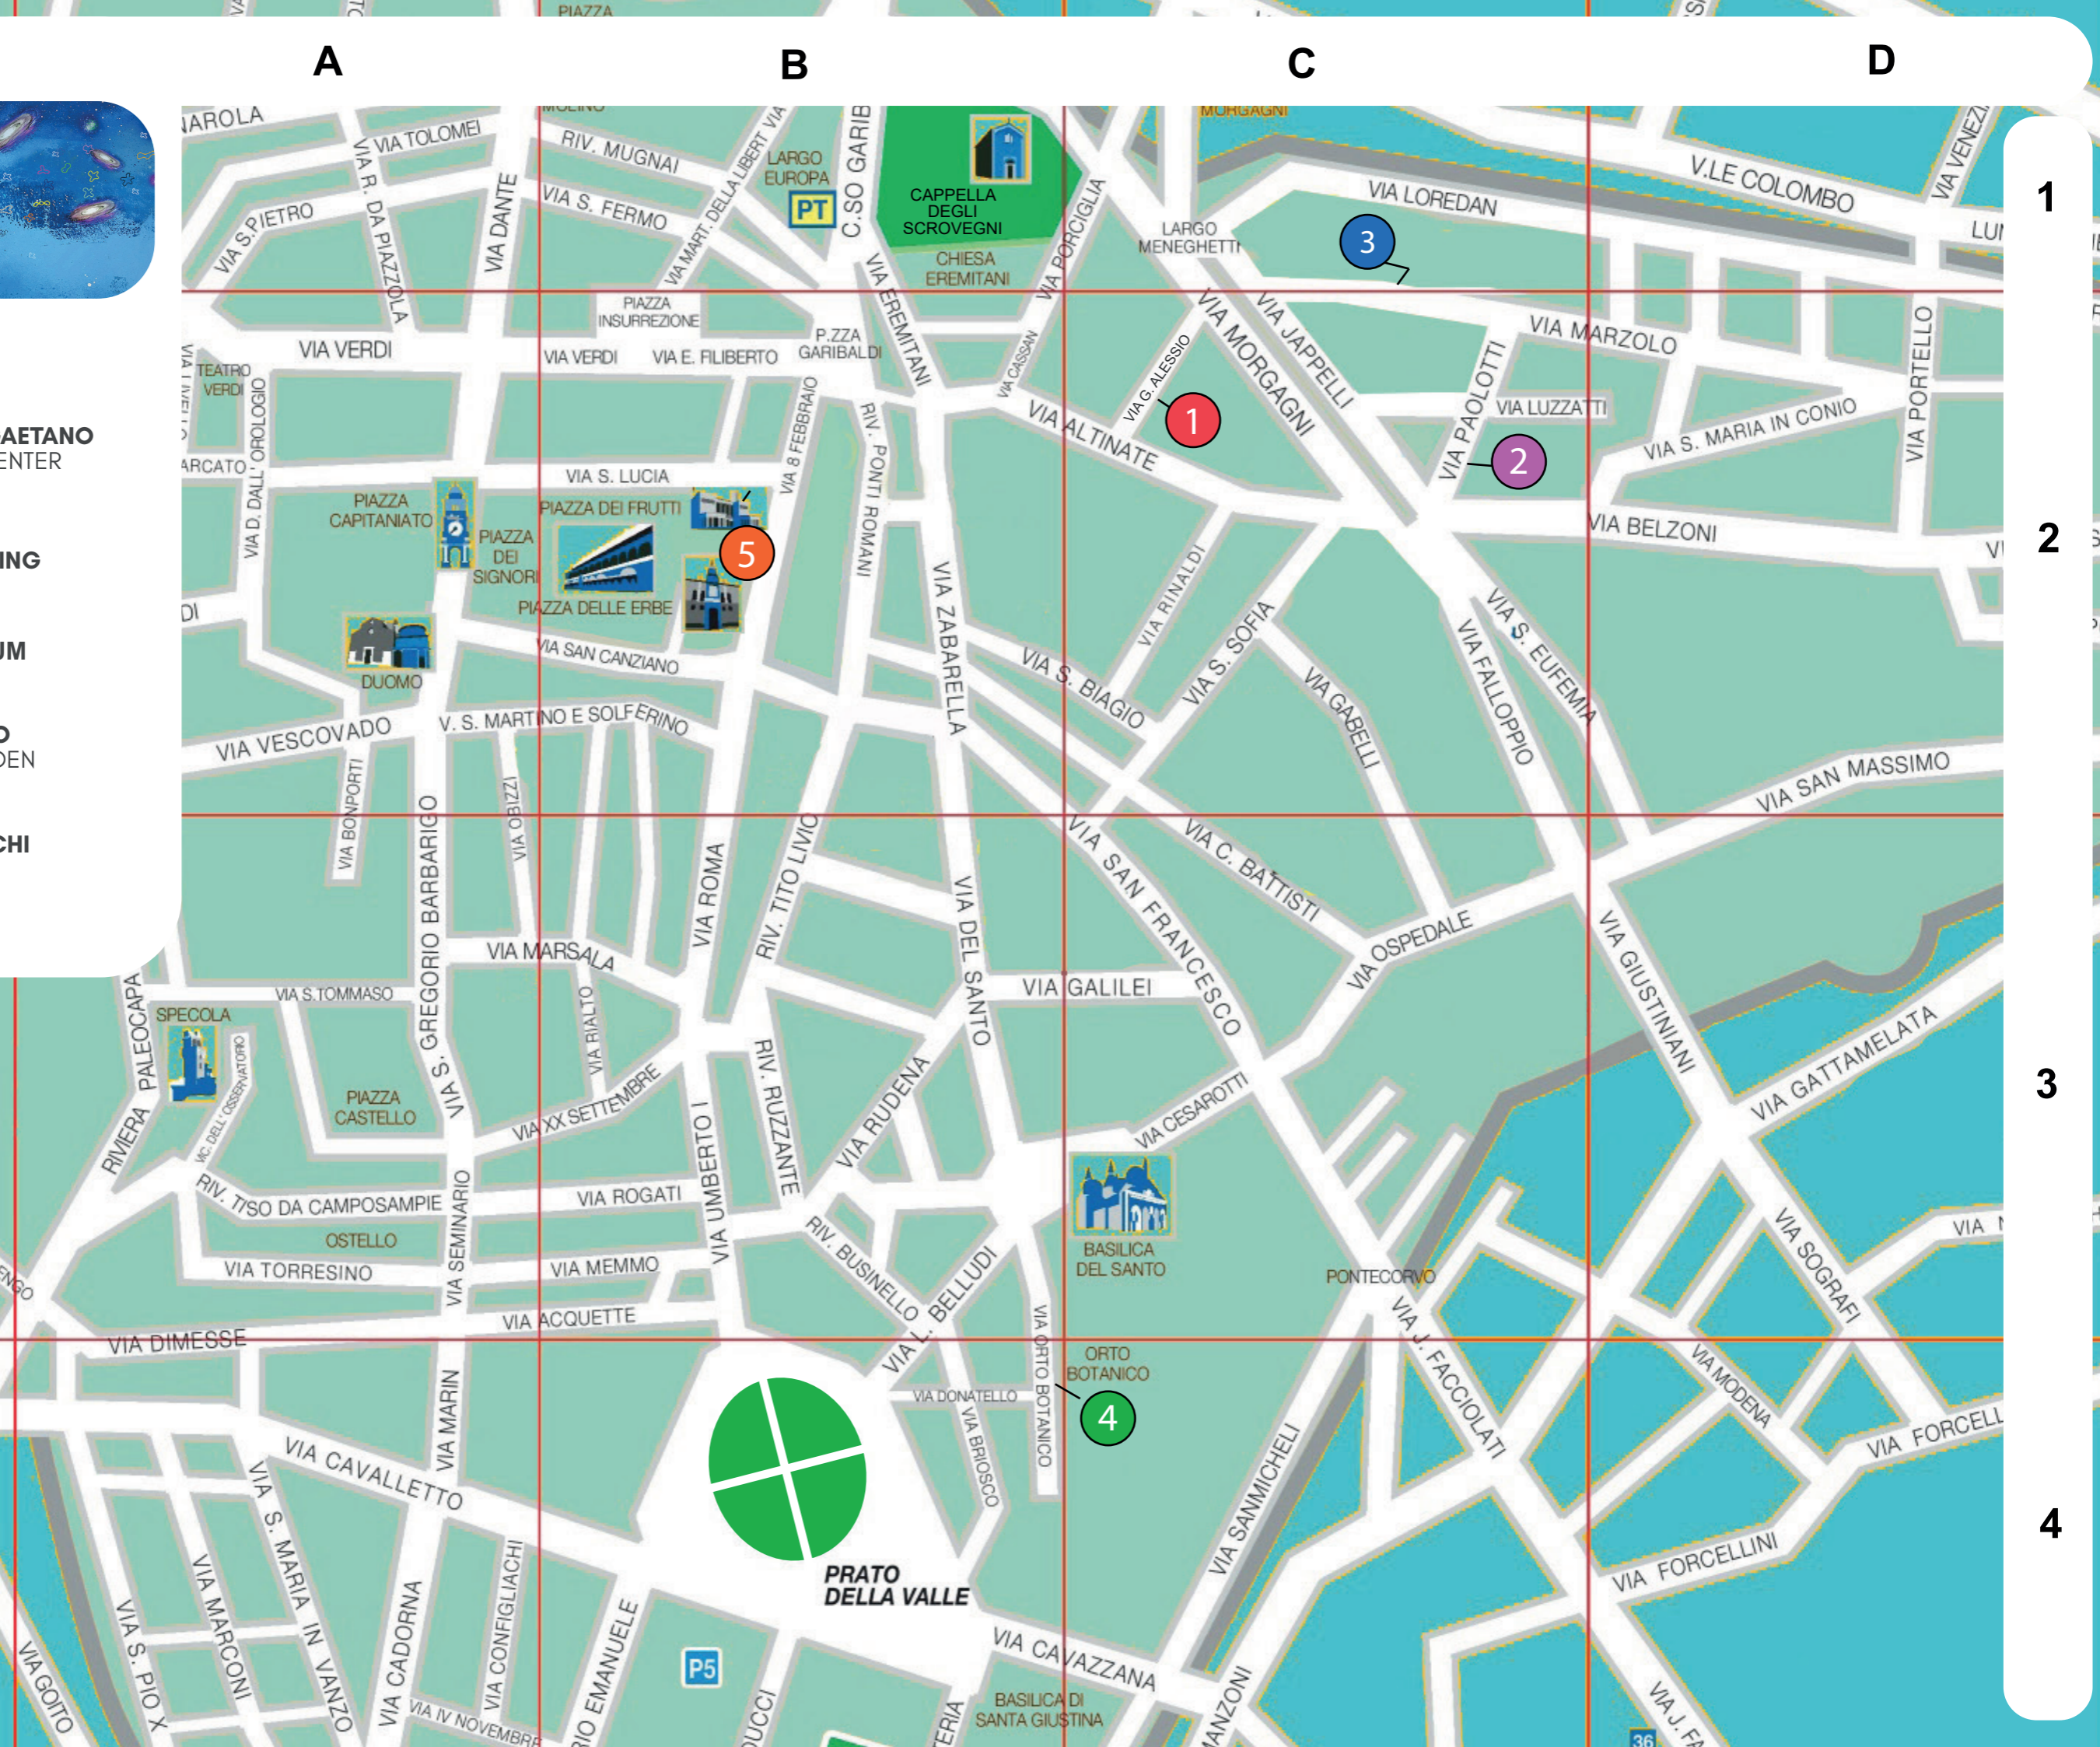

STRING PHENO 24 LOCATIONS

- 1 **ALTINATE SAN GAETANO**
CONFERENCE CENTER
C2
- 2 **PAOLOTTI BUILDING**
C2
- 3 **POLENI MUSEUM**
C1
- 4 **ORTO BOTANICO**
BOTANICAL GARDEN
C4
- 5 **CAFFÈ PEDROCCHI**
RESTAURANT
SOCIAL DINNER
B2

LOCATIONS

PROGRAM

1

2

3

4